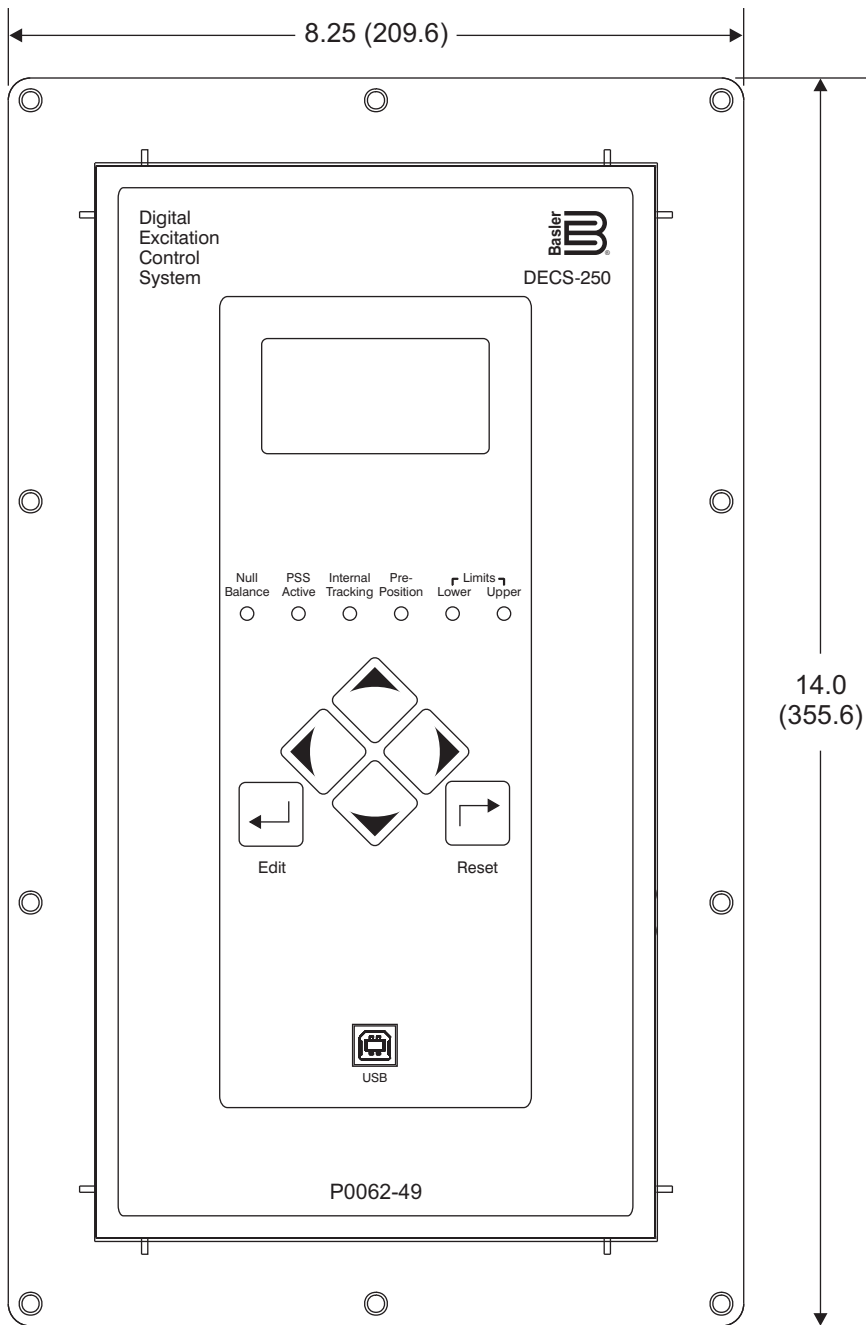

DECS-250

Escutcheon Plate Dimensions

This publication contains confidential information of Basler Electric Company, an Illinois corporation. It is loaned for confidential use, subject to return on request, and with the mutual understanding that it will not be used in any manner detrimental to the interests of Basler Electric Company and used strictly for the purpose intended.

www.basler.com

Note: All dimensions are in inches (millimeters).